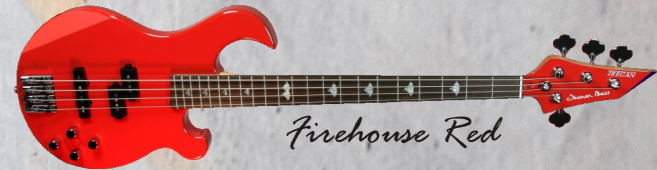

# Shaman™ Bass

Shaman:

sha-man (shä'män, shä-) noun - one who acts as a medium between the natural and spiritual world.

Shaman™ Bass:

sha-man bass (shä'män beys) noun - a musical instrument that acts as a medium between you and your musical spirit.

When you pick up a Shaman Bass and begin to play, you immediately know that you're holding a powerful tool. From the fine fret work and beautiful inlays, to the Grover tuners and dual pickups, this bass looks, sounds and plays great!

## The Shaman™ Signature Series Features:

- contoured walnut + alder + walnut body
- maple with walnut stripes neck thru body
- matching walnut headstock
- abalone delta leaf inlays

## Standard Series

*Antique White*

*Midnight Black*

*Firehouse Red*

*Back View*